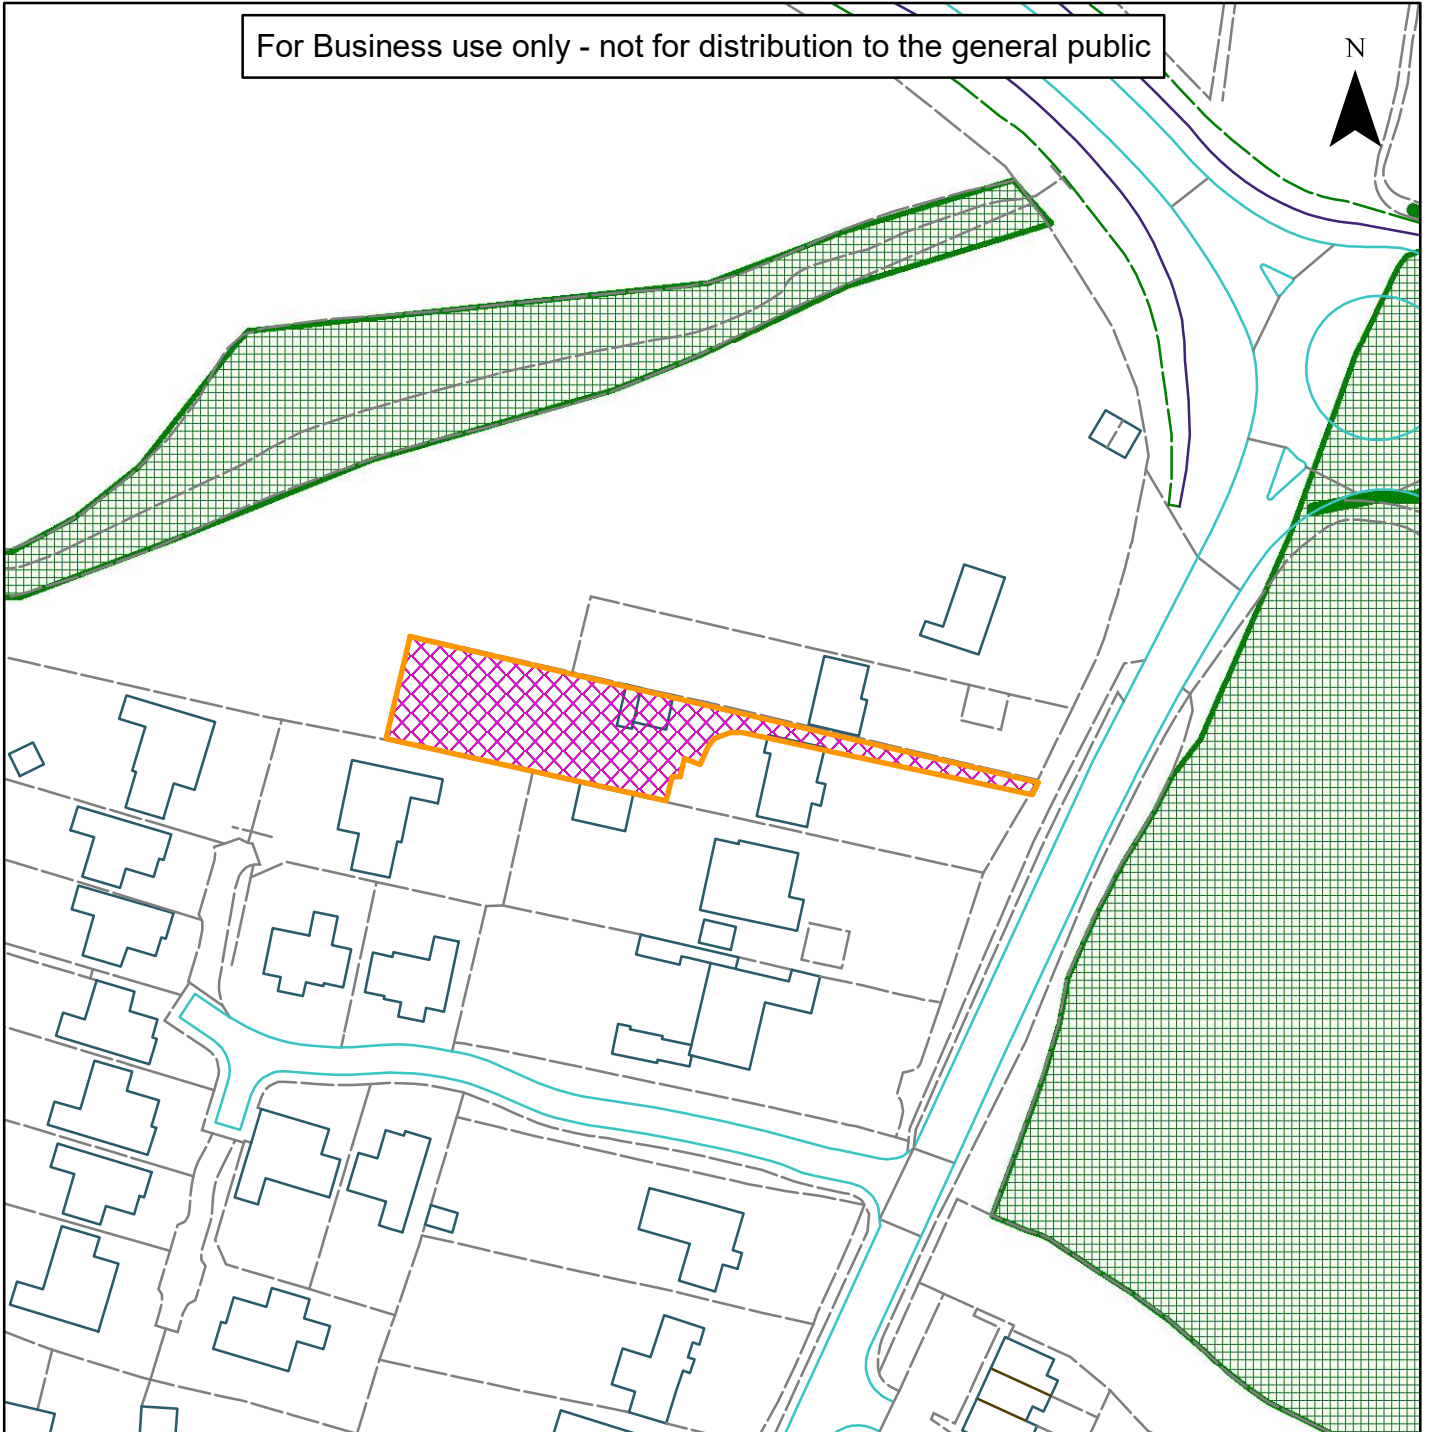

08) DC/21/2148

Horsham  
District  
Council

Woodlands, Worthing Road, Horsham, West Sussex, RH13 9AT

For Business use only - not for distribution to the general public

N

Scale: 1:1,250

Reproduced by permission of Ordnance Survey map on behalf of HMSO. © Crown copyright and database rights (2019). Ordnance Survey Licence.100023865